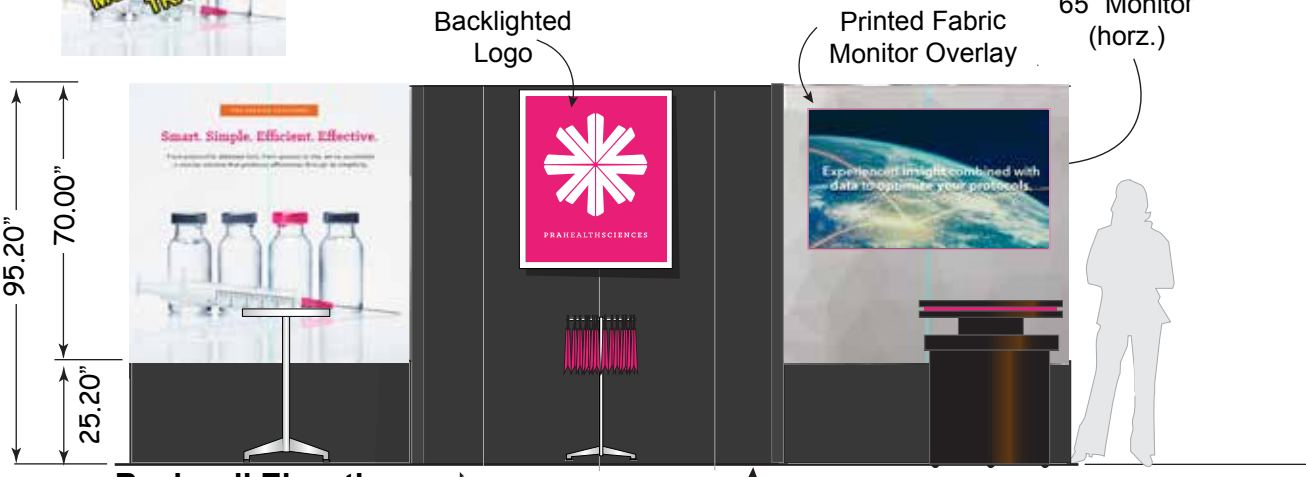

**Floor Plan**

Backlighted Fabric Graphic

Small Hiboy Cocktail Table w/stools

Bag Rack

Close-outs (2) sides

36" Dia FISH Station

Booth #206

**Backwall Elevation**

Backlighted Logo

Printed Fabric Monitor Overlay

65" Monitor (horz.)

Risers-Graphic Overlay

Printed Infill Panels

**WVC v01**

**Note: • All Dimensions are Nominal**

client	project	job #	date	scale
PRAHS	8x20 WVC	J18-0028	3/28/18	Noted